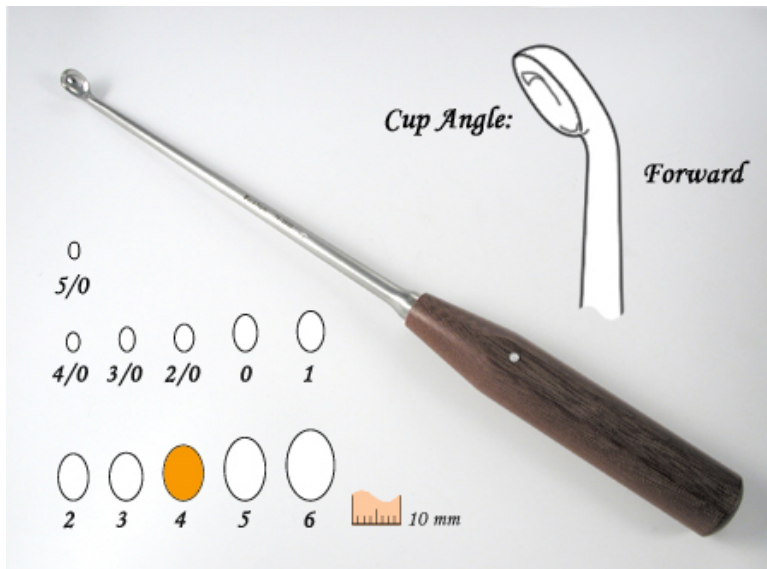

## 76-2850

Curette w/LP handle, fwd, 4

- 280 mm overall length
- Slender 160 mm long shaft
- "Slim Grip" Linen Phenolic Handle, 120mm long
- Forward Angled Cup
- #4 Cup size

Bone Curette, with linen phenolic handle, forward angled, 270mm, 4