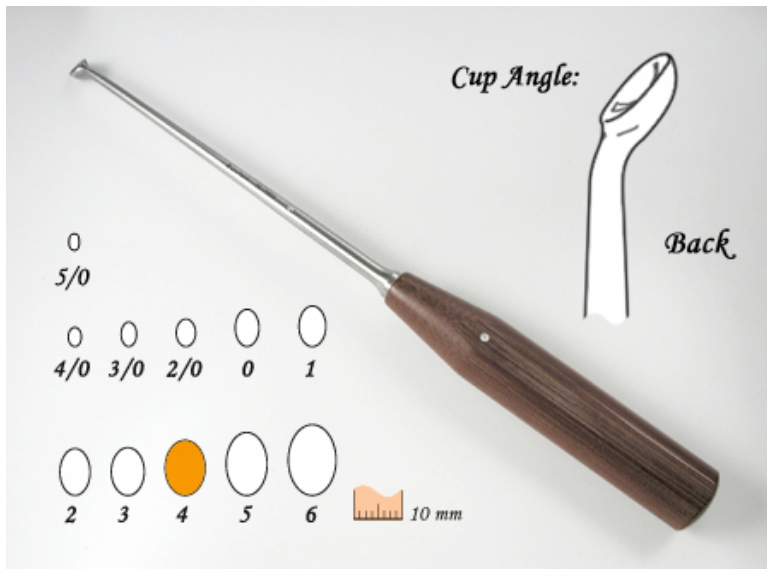

76-2855

Curette w/LP handle, back, 4

- 280 mm overall length
- Slender 160 mm long shaft
- "Slim Grip" Linen Phenolic Handle, 120mm long
- Retro Angled Cup
- #4 Cup size

Bone Curette, with linen phenolic handle, angled back, 270mm, 4