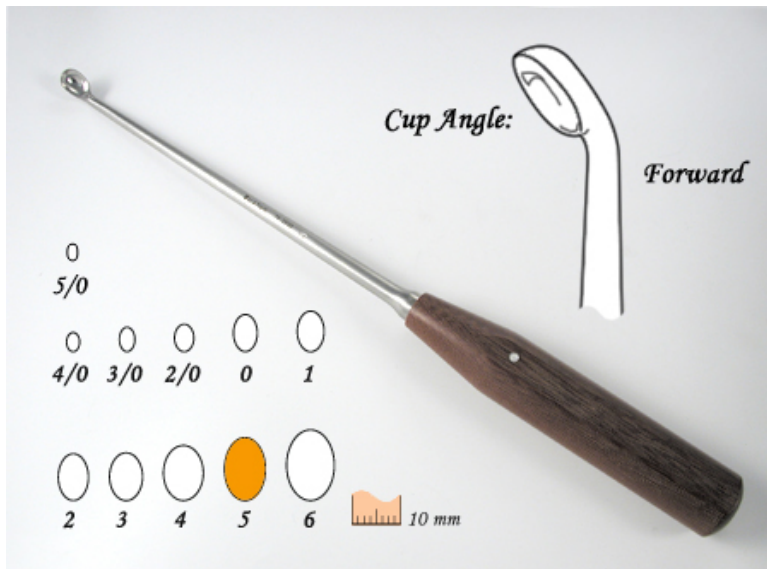

76-2870

Curette w/LP handle, fwd, 5

- 280 mm overall length
- Slender 160 mm long shaft
- "Slim Grip" Linen Phenolic Handle, 120mm long
- Forward Angled Cup
- #5 Cup size

Bone Curette, with linen phenolic handle, forward angled, 270mm, 5