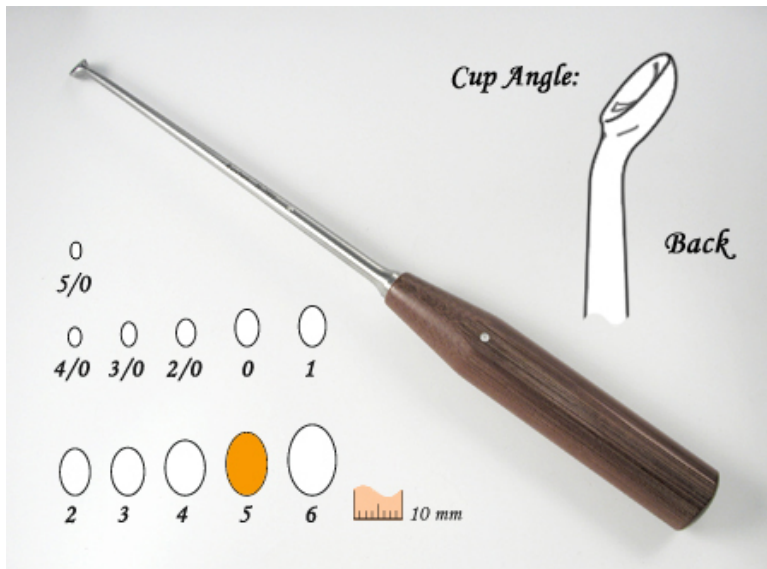

### Curette w/LP handle, back, 5

- 280 mm overall length
- Slender 160 mm long shaft
- "Slim Grip" Linen Phenolic Handle, 120mm long
- Retro Angled Cup
- #5 Cup size

Bone Curette, with linen phenolic handle, angled back, 270mm, 5