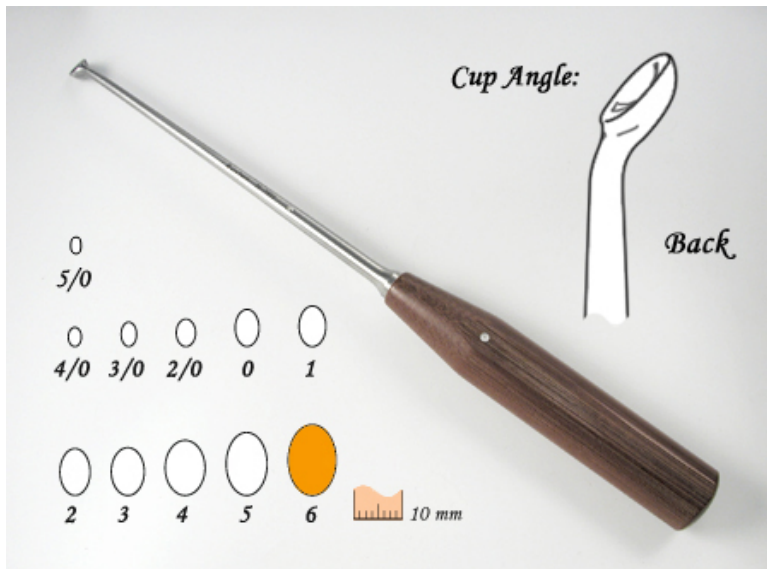

76-2895

Curette w/LP handle, back, 6

- 280 mm overall length
- Slender 160 mm long shaft
- "Slim Grip" Linen Phenolic Handle, 120mm long
- Retro Angled Cup
- #6 Cup size

Bone Curette, with linen phenolic handle, angled back, 270mm, 6