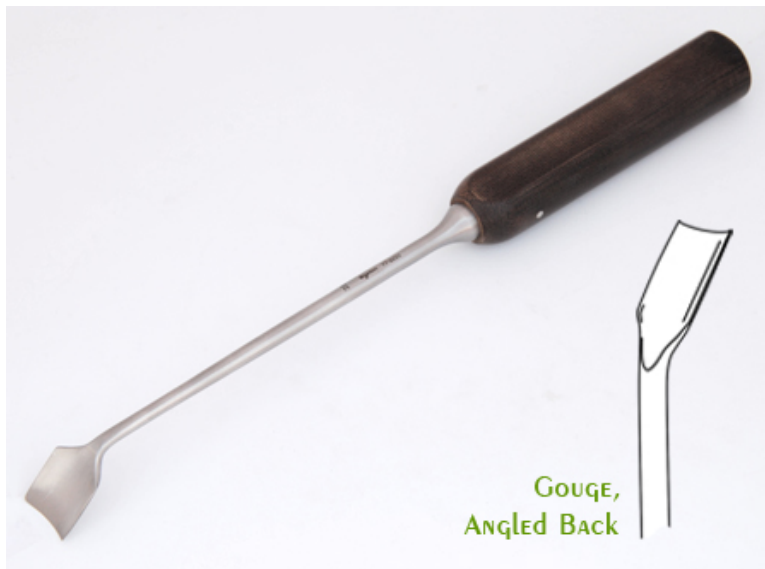

77-2222

Dahmen Gouge, ang.back, 22mm

- Angled 45° Backward
- 300 mm overall length
- 120 mm linen-phenolic handle
- 180 mm shaft
- 22 mm width

Dahmen Gouge, angled backward,
22mm