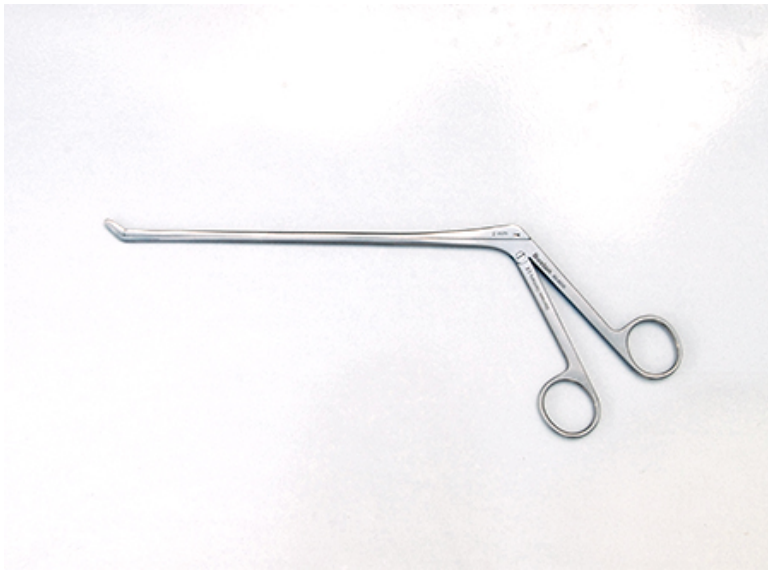

## 83-8211

Weil-Blakesley Rongeur, up 45° 2.5mm

- Standard IVD
- Tear Drop Cup with Fenestration
- Up 45° Cup Angle
- 200 mm Shaft Length

Weil-Blakesley Rongeur, up 45°,  
2.5mm