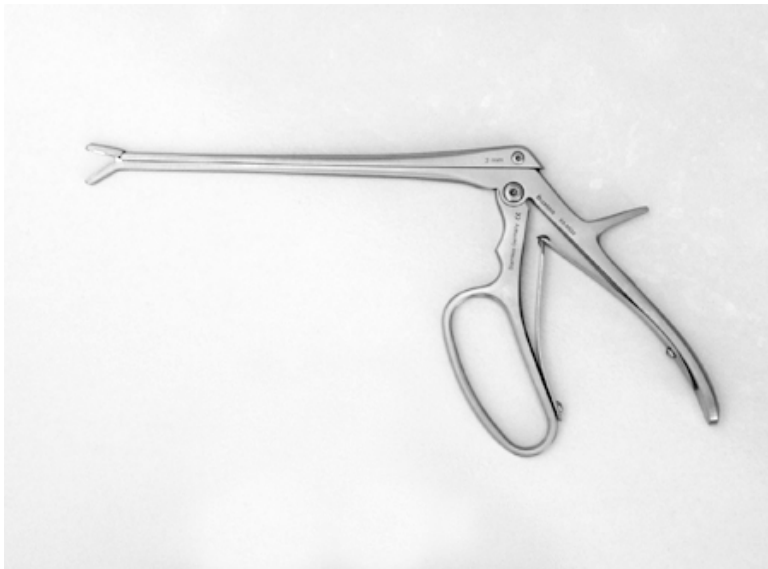

83-8522

Ferris-Smith Rongeur, 180x2mm, dn

- Standard IVD
- Ferris-Smith
- Down 30° Cup Angle

Ferris-Smith Rongeur, 180x2mm,
down 30°