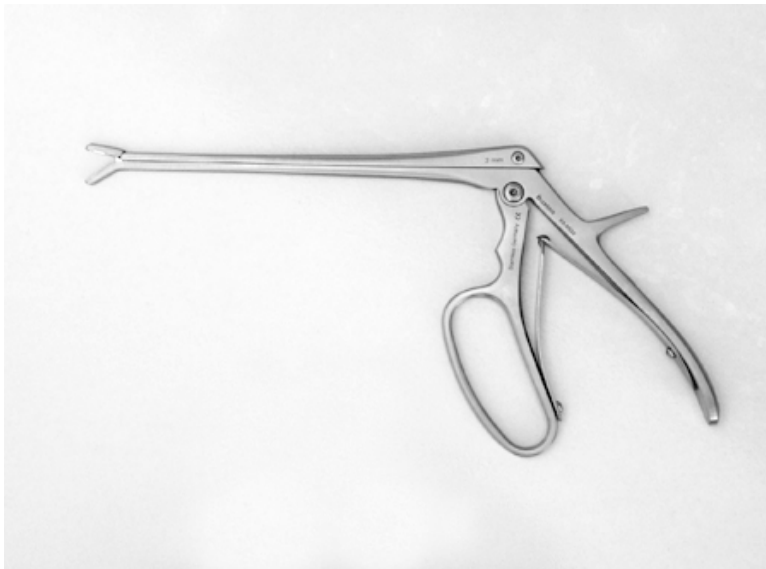

83-9022

Ferris-Smith Rongeur, 180x6.0mm, dn

- Standard IVD
- Ferris-Smith
- Down 30° Cup Angle

Ferris-Smith Rongeur, 180x6mm,
down 30°