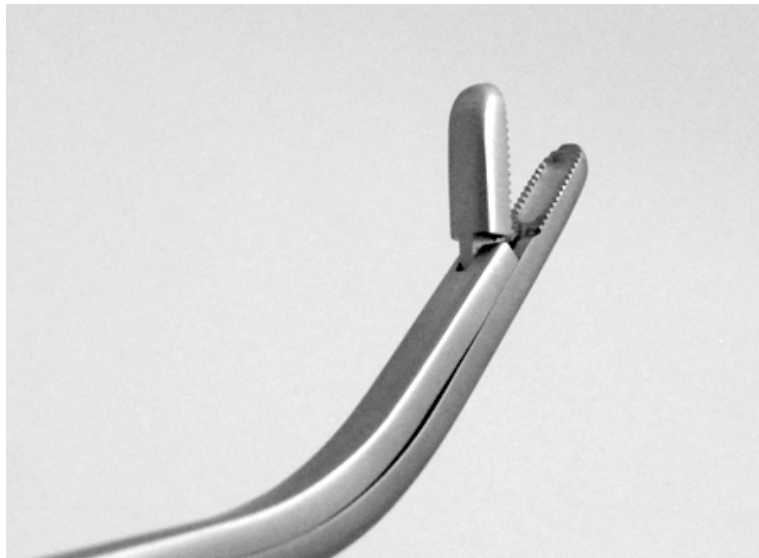

835-205-50

ClowardRngr cvdshaft 200x5serr

- Specialty IVD
- Curved Ferris Smith
- Cloward Cup Style

Cloward Rongeur, 200mm curved
shaft, 5 mm serrated cup