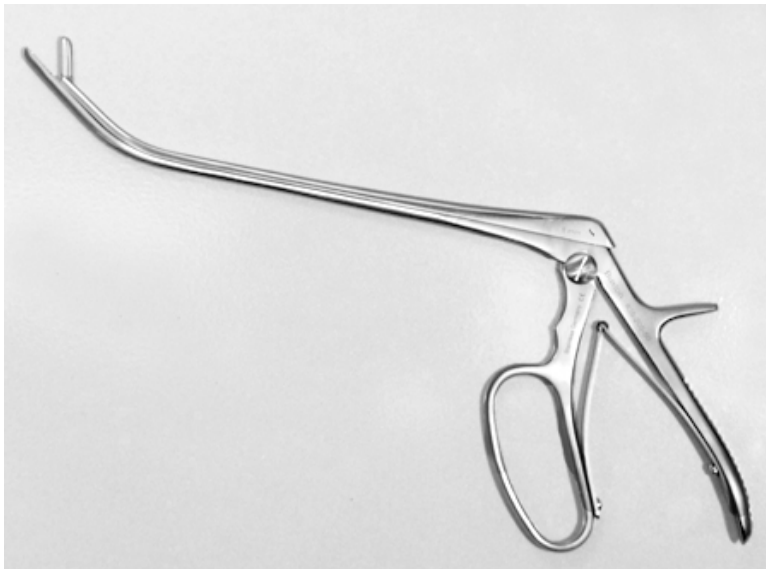

835-205-50

ClowardRngr cvdshaft 200x5serr

- Specialty IVD
- Curved Ferris Smith
- Cloward Cup Style

Cloward Rongeur, 200mm curved
shaft, 5 mm serrated cup