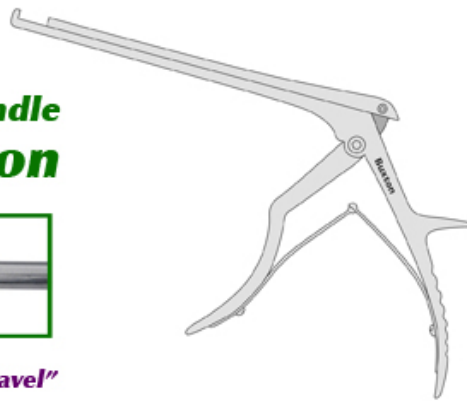

84-2021

LrgHndl Punch, 180x2mm, 90° up

**Large Handle
Kerrison**

16mm bite "travel"

- Larger 16 mm opening
- Up 90° Angled Foot Plate
- 180 mm Shaft Length
- 2 mm bite
- Regular Footplate for Lumbar applications
- Large handle for large hands

Large-Handle Punch, 180x2mm, 90°
up-angled