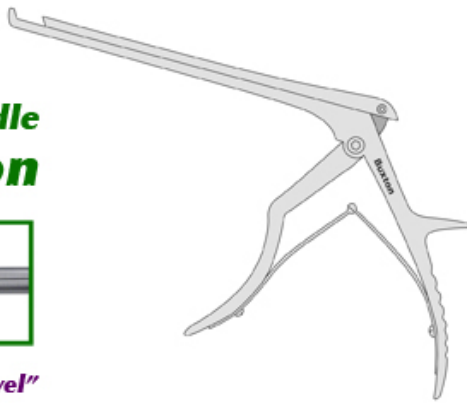

84-2022

LrgHndl Punch, 180x2mm, 40° up

**Large Handle
Kerrison**

16mm bite "travel"

- Larger 16 mm opening
- Up 40° Angled Foot Plate
- 180 mm Shaft Length
- 2 mm bite
- Regular Footplate for Lumbar applications
- Large handle for large hands

Large-Handle Punch, 180x2mm, 40°
up-angled