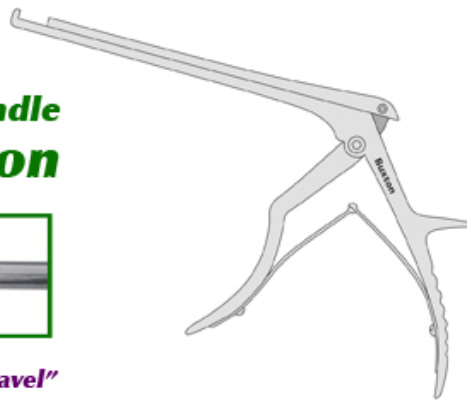

84-2031

LrgHndl Punch, 180x3mm, 90° up

**Large Handle
Kerrison**

16mm bite "travel"

- Larger 16 mm opening
- Up 90° Angled Foot Plate
- 180 mm Shaft Length
- 3 mm bite
- Regular Footplate for Lumbar applications
- Large handle for large hands

Large-Handle Punch, 180x3mm, 90°
up-angled