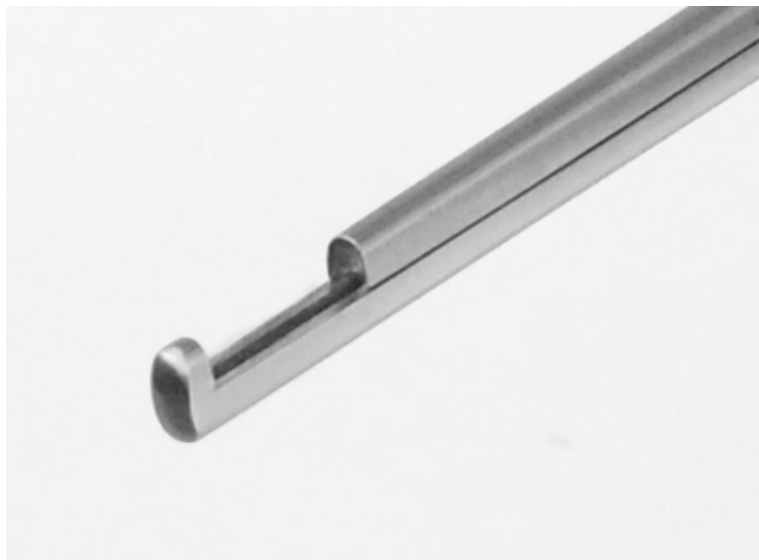

84-2031

LrgHndl Punch, 180x3mm, 90° up

**Large Handle
Kerrison**

16mm bite "travel"

- Larger 16 mm opening
- Up 90° Angled Foot Plate
- 180 mm Shaft Length
- 3 mm bite
- Regular Footplate for Lumbar applications
- Large handle for large hands

Large-Handle Punch, 180x3mm, 90°
up-angled