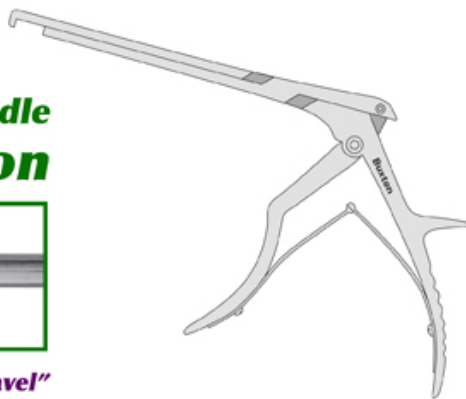

84-2033

LrgHndl Punch, 180x3mm, 90°dwn

**Large Handle
Kerrison**

16mm bite "travel"

- Larger 16 mm opening
- Down 90° Angled Foot Plate
- 180 mm Shaft Length
- 3 mm bite
- Regular Footplate for Lumbar applications
- Large handle for large hands

Large-Handle Punch, 180x3mm, 90°
down-angled