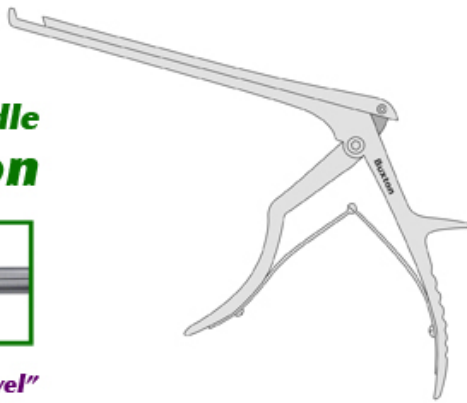

84-2052

LrgHndl Punch, 180x5mm,40° up

**Large Handle
Kerrison**

16mm bite "travel"

- Larger 16 mm opening
- Up 40° Angled Foot Plate
- 180 mm Shaft Length
- 5 mm bite
- Regular Footplate for Lumbar applications
- Large handle for large hands

Large-Handle Punch, 180x5mm, 40°
up-angled