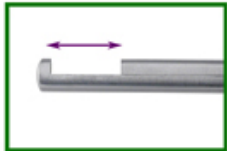

84-2221

LrgHndl Punch, 200x2mm, 90° up

**Large Handle
Kerrison**

16mm bite "travel"

- Larger 16 mm opening
- Up 90° Angled Foot Plate
- 200 mm Shaft Length
- 2 mm bite
- Regular Footplate for Lumbar applications
- Large handle for large hands

Large-Handle Punch, 200x2mm, 90°
up-angled