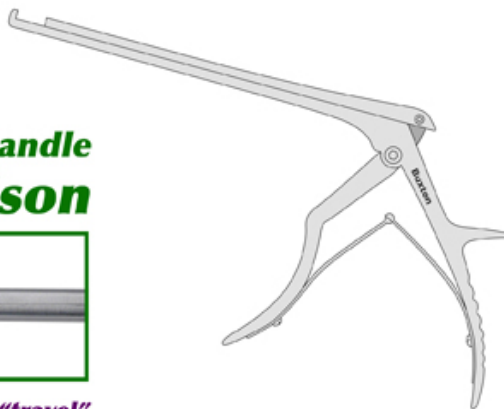

84-2221

LrgHndl Punch, 200x2mm, 90° up

**Large Handle
Kerrison**

16mm bite "travel"

- Larger 16 mm opening
- Up 90° Angled Foot Plate
- 200 mm Shaft Length
- 2 mm bite
- Regular Footplate for Lumbar applications
- Large handle for large hands

Large-Handle Punch, 200x2mm, 90°
up-angled