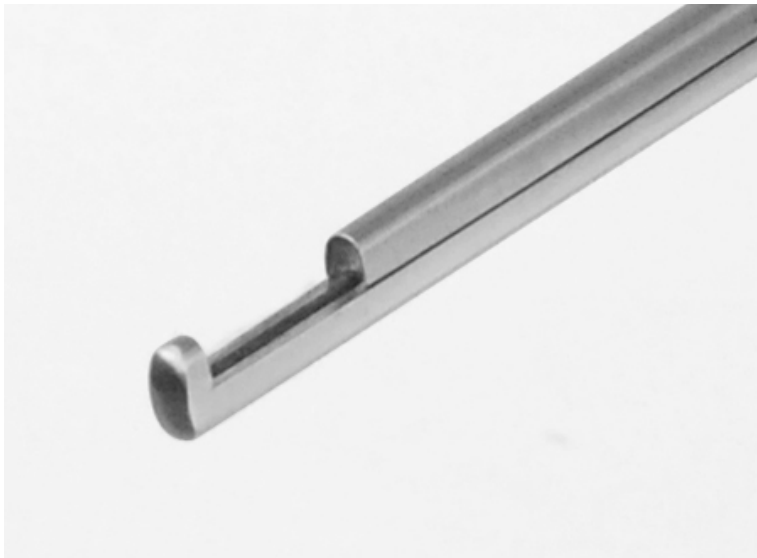

## 84-2231

LrgHndl Punch, 200x3mm, 90° up

**Large Handle  
Kerrison**

**16mm bite "travel"**

- Larger 16 mm opening
- Up 90° Angled Foot Plate
- 200 mm Shaft Length
- 3 mm bite
- Regular Footplate for Lumbar applications
- Large handle for large hands

Large-Handle Punch, 200x3mm, 90°  
up-angled