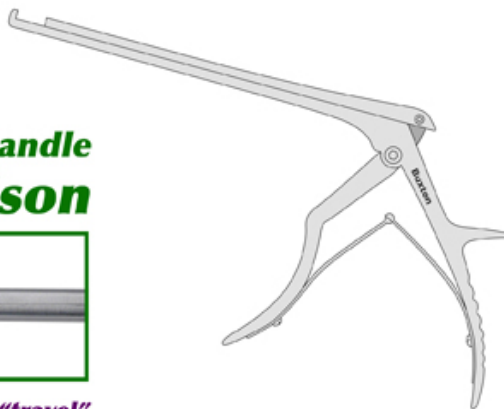

## 84-2231

LrgHndl Punch, 200x3mm, 90° up

**Large Handle  
Kerrison**

**16mm bite "travel"**

- Larger 16 mm opening
- Up 90° Angled Foot Plate
- 200 mm Shaft Length
- 3 mm bite
- Regular Footplate for Lumbar applications
- Large handle for large hands

Large-Handle Punch, 200x3mm, 90°  
up-angled