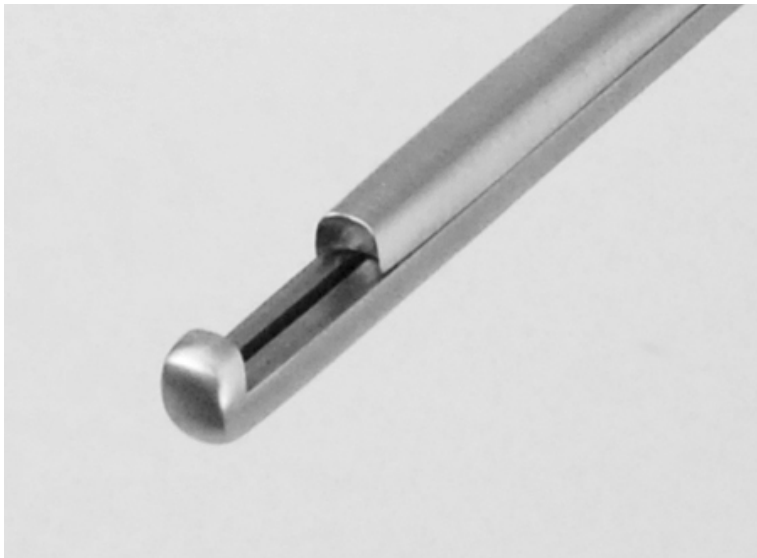

84-2251

LrgHndl Punch, 200x5mm, 90° up

**Large Handle
Kerrison**

16mm bite "travel"

- Larger 16 mm opening
- Up 90° Angled Foot Plate
- 200 mm Shaft Length
- 5 mm bite
- Regular Footplate for Lumbar applications
- Large handle for large hands

Large-Handle Punch, 200x5mm, 90°
up-angled