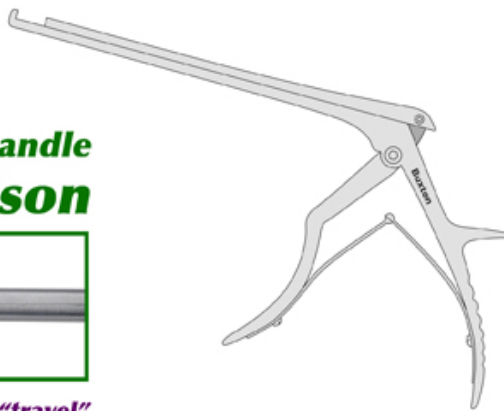

84-2251

LrgHndl Punch, 200x5mm, 90° up

**Large Handle
Kerrison**

16mm bite "travel"

- Larger 16 mm opening
- Up 90° Angled Foot Plate
- 200 mm Shaft Length
- 5 mm bite
- Regular Footplate for Lumbar applications
- Large handle for large hands

Large-Handle Punch, 200x5mm, 90°
up-angled