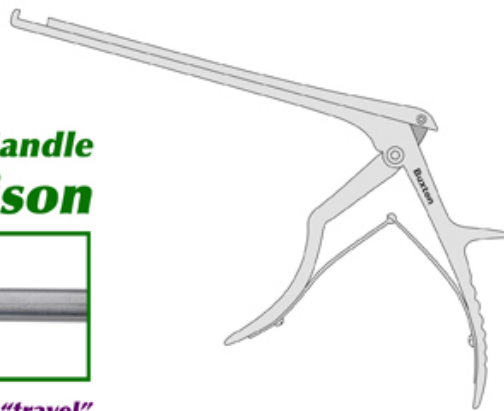

84-2261

LrgHndl Punch, 200x6mm, 90° up

**Large Handle
Kerrison**

16mm bite "travel"

- Larger 16 mm opening
- Up 90° Angled Foot Plate
- 200 mm Shaft Length
- 6 mm bite
- Regular Footplate for Lumbar applications
- Large handle for large hands

Large-Handle Punch, 200x6mm, 90°
up-angled