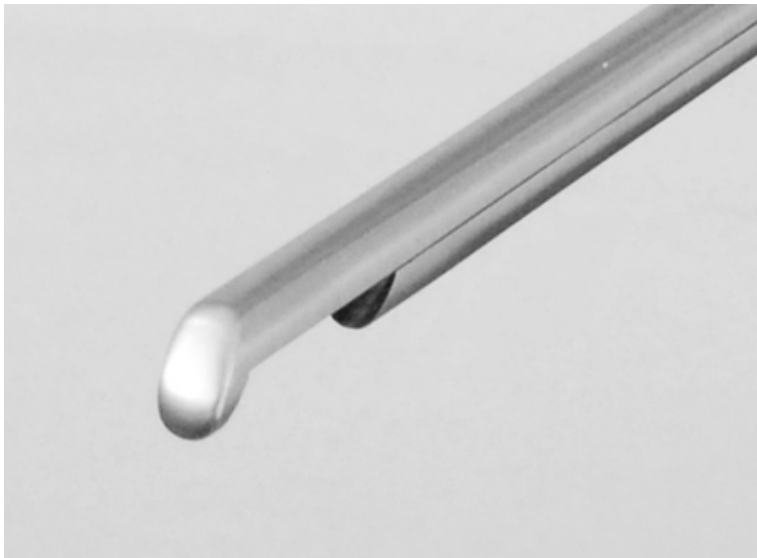

## 84-2454

LrgHndl Punch, 230x5mm, 40°dwn

**Large Handle  
Kerrison**

**16mm bite "travel"**

- Larger 16 mm opening
- Down 40° Angled Foot Plate
- 230 mm Shaft Length
- 5 mm bite
- Regular Footplate for Lumbar applications
- Large handle for large hands

Large-Handle Punch, 230x5mm, 40°  
down-angled