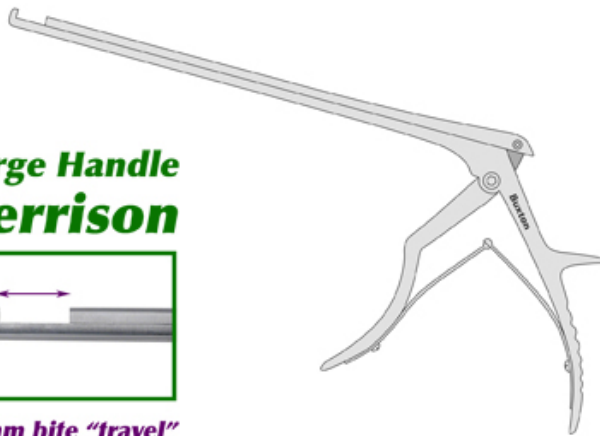

## 84-2531

LrgHndl Punch, 250x3mm, 90° up

**Large Handle  
Kerrison**

**16mm bite "travel"**

- Larger 16 mm opening
- Up 90° Angled Foot Plate
- 250 mm Shaft Length
- 3 mm bite
- Regular Footplate for Lumbar applications
- Large handle for large hands

Large-Handle Punch, 250x3mm, 90°  
up-angled