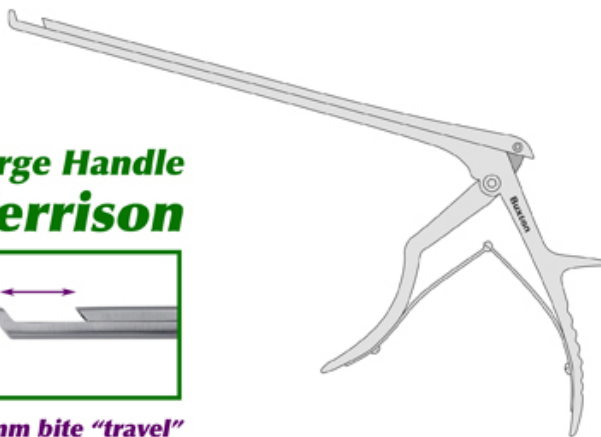

## 84-2532

LrgHndl Punch, 250x3mm, 40° up

**Large Handle  
Kerrison**

16mm bite "travel"

- Larger 16 mm opening
- Up 40° Angled Foot Plate
- 250 mm Shaft Length
- 3 mm bite
- Regular Footplate for Lumbar applications
- Large handle for large hands

Large-Handle Punch, 250x3mm, 40°  
up-angled