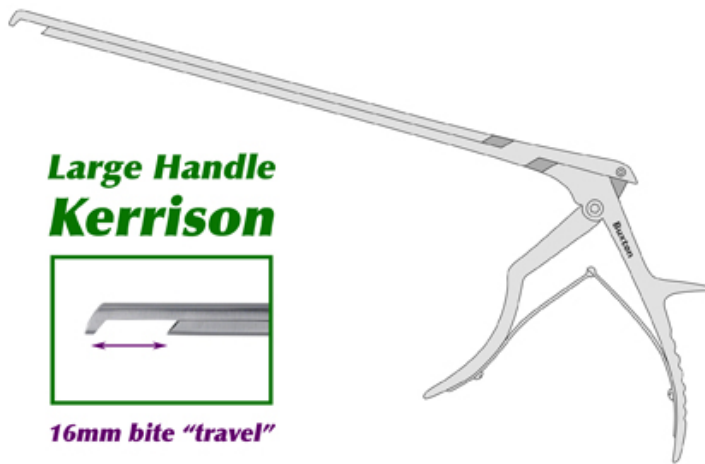

84-2944

LrgHndl Punch, 300x4mm, 40°dwn

**Large Handle
Kerrison**

16mm bite "travel"

- Larger 16 mm opening
- Down 40° Angled Foot Plate
- 300 mm Shaft Length
- 4 mm bite
- Regular Footplate for Lumbar applications
- Large handle for large hands

Large-Handle Punch, 300x4mm, 40°
down-angled