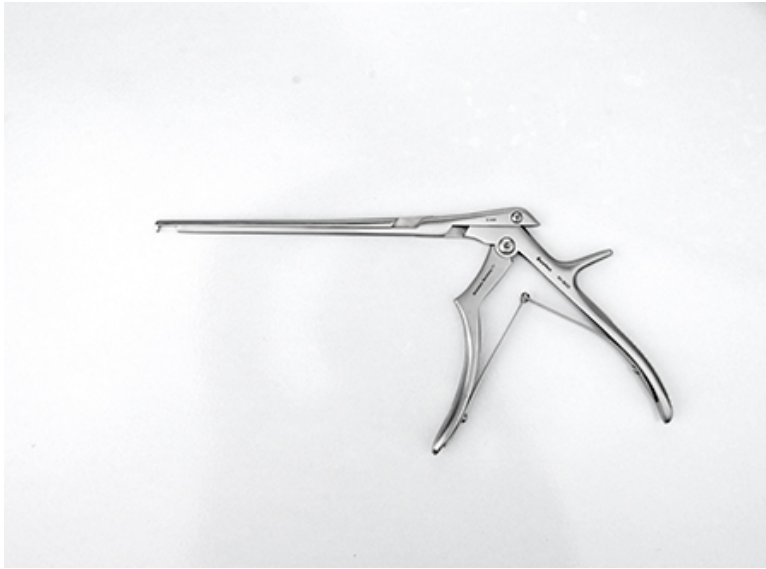

84-5013

Kers'n Rngur, tfp, 90° dn, 180x1mm

- Original Construction
- Down 90° Angled Foot Plate
- Cervical; Regular Bite
- 180 mm Shaft Length

Sm-Hndl Punch, 180x1mm, 90° down-angled, TFP

Thin footplate
90° Downbiter