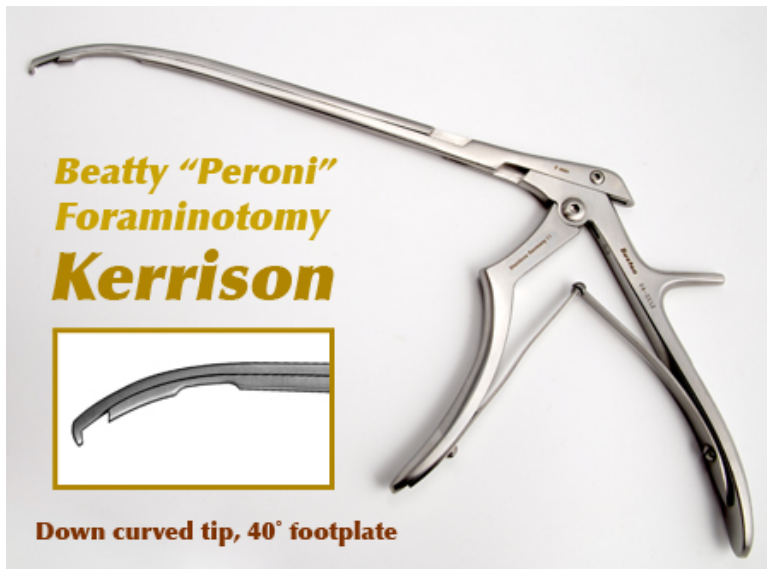

84-5110

Beatty Punch, Punch Set

- Satin
- Original
- Down Curve
- Regular Foot Plate Thickness

Beatty Punch Set, down curved tip, set
of 3 (2 mm, 3 mm, 4 mm)