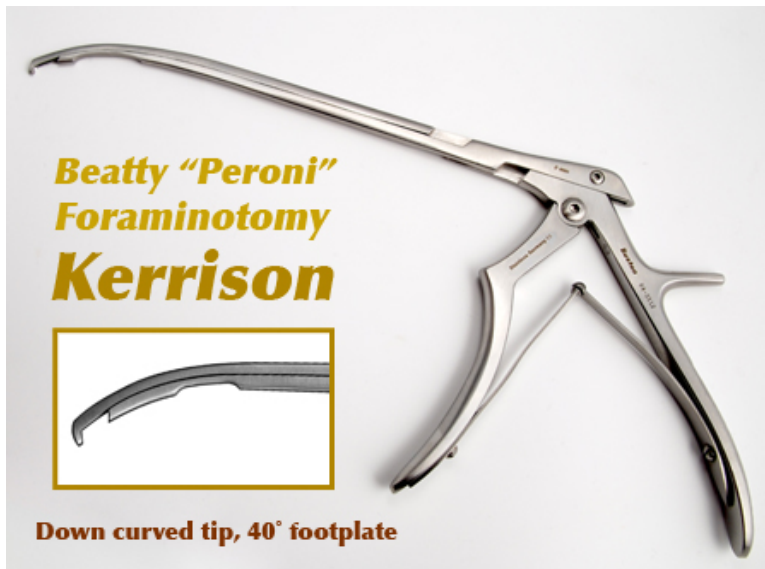

84-5112

Beatty Punch, 200x2mm, Dwn-cvd

- Satin
- Original
- Down Curve
- Regular Foot Plate Thickness

Beatty Punch, 200x2mm, Down-curved