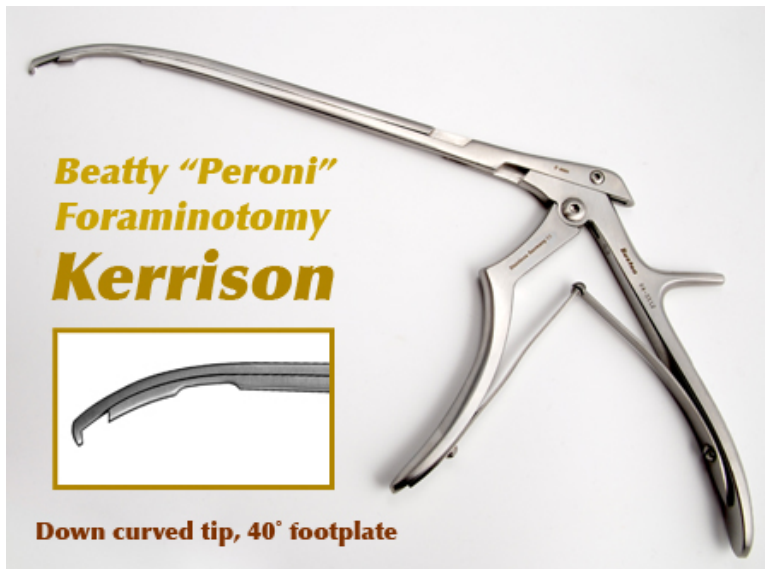

## 84-5113

Beatty Punch, 200x3mm, Dwn-cvd

- Satin
- Original
- Down Curve
- Regular Foot Plate Thickness

Beatty Punch, 200x3mm, Down-curved