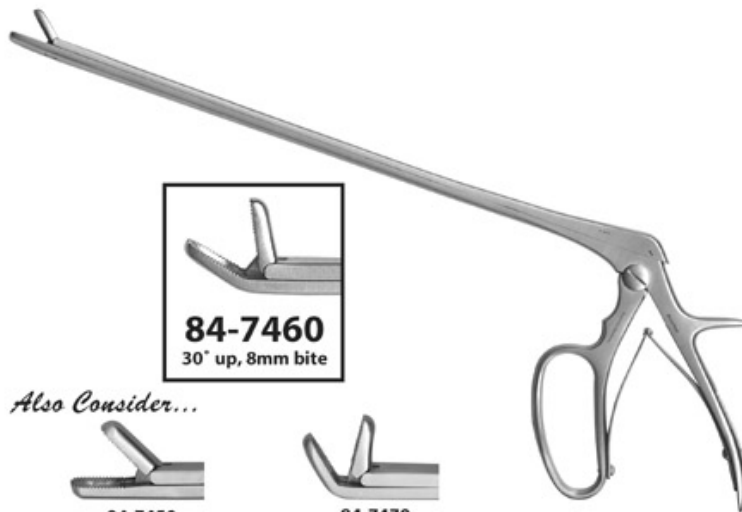

### Extraordinary IVD Rong, 30° up

*Also Consider...*

84-7450  
Straight, 8mm bite

84-7470  
60° Up, 8mm bite

- 300 mm shaft
- Ferris Smith ring handle
- Heavy-duty pattern
- Serrated jaws
- 8 mm bite
- Angled 30° up

Extraordinary IVD Rongeurs, angled  
30° upwards