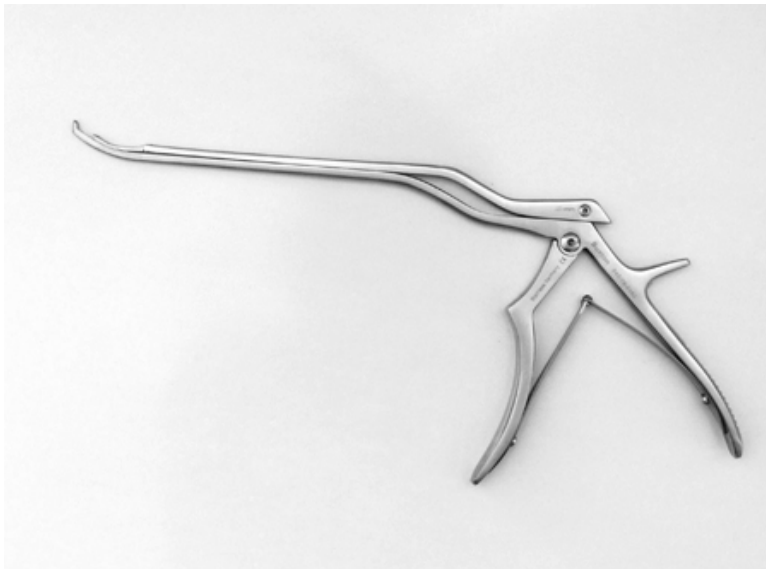

845-76-5103

Bay-UpCv Pnch,lite,150x3mm

- Foraminotomy punch with light "shallow" curve
- Bayonet shaft, offset up
- Satin Finish
- Original Construction
- 150 mm "working" Shaft Length
- Regular Footplate Thickness
- 3 mm bite

Bayonet curved Punch, up, light curve,
150x3mm

Shallow Curve